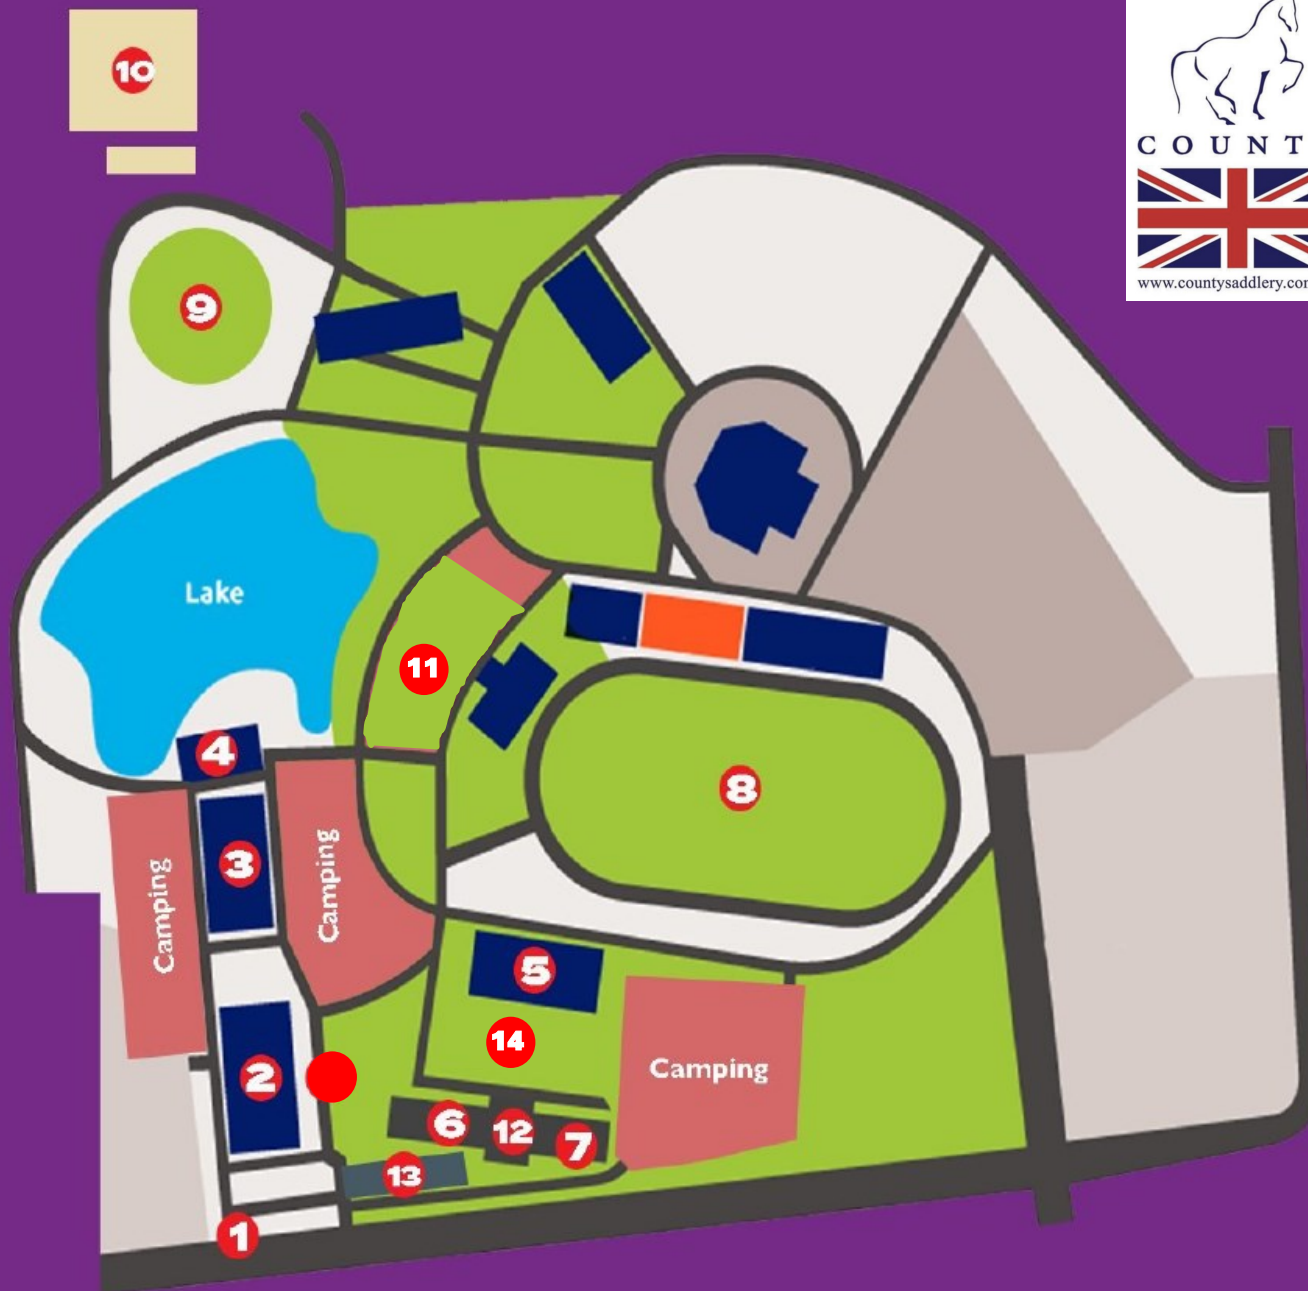

INTERSCHOOL  
QUEENSLAND

# INTERSCHOOL *State Championships*

## KEY

1. Gate 5 entry
2. Indoor Arena
3. Aherns Pavilion Stables
4. Lakeside Stables
5. Moathouse - Event Office
6. South Cattle Pavilion Stables
7. North Cattle Pavilion Stables
8. Main Arena
9. Sheep Dog Arena
10. Pony Club Sand Arena
11. Trade Village
12. Central Cattle Pavilion Stables
13. Yards
14. Dressage Park

**Map of Toowoomba Showgrounds**