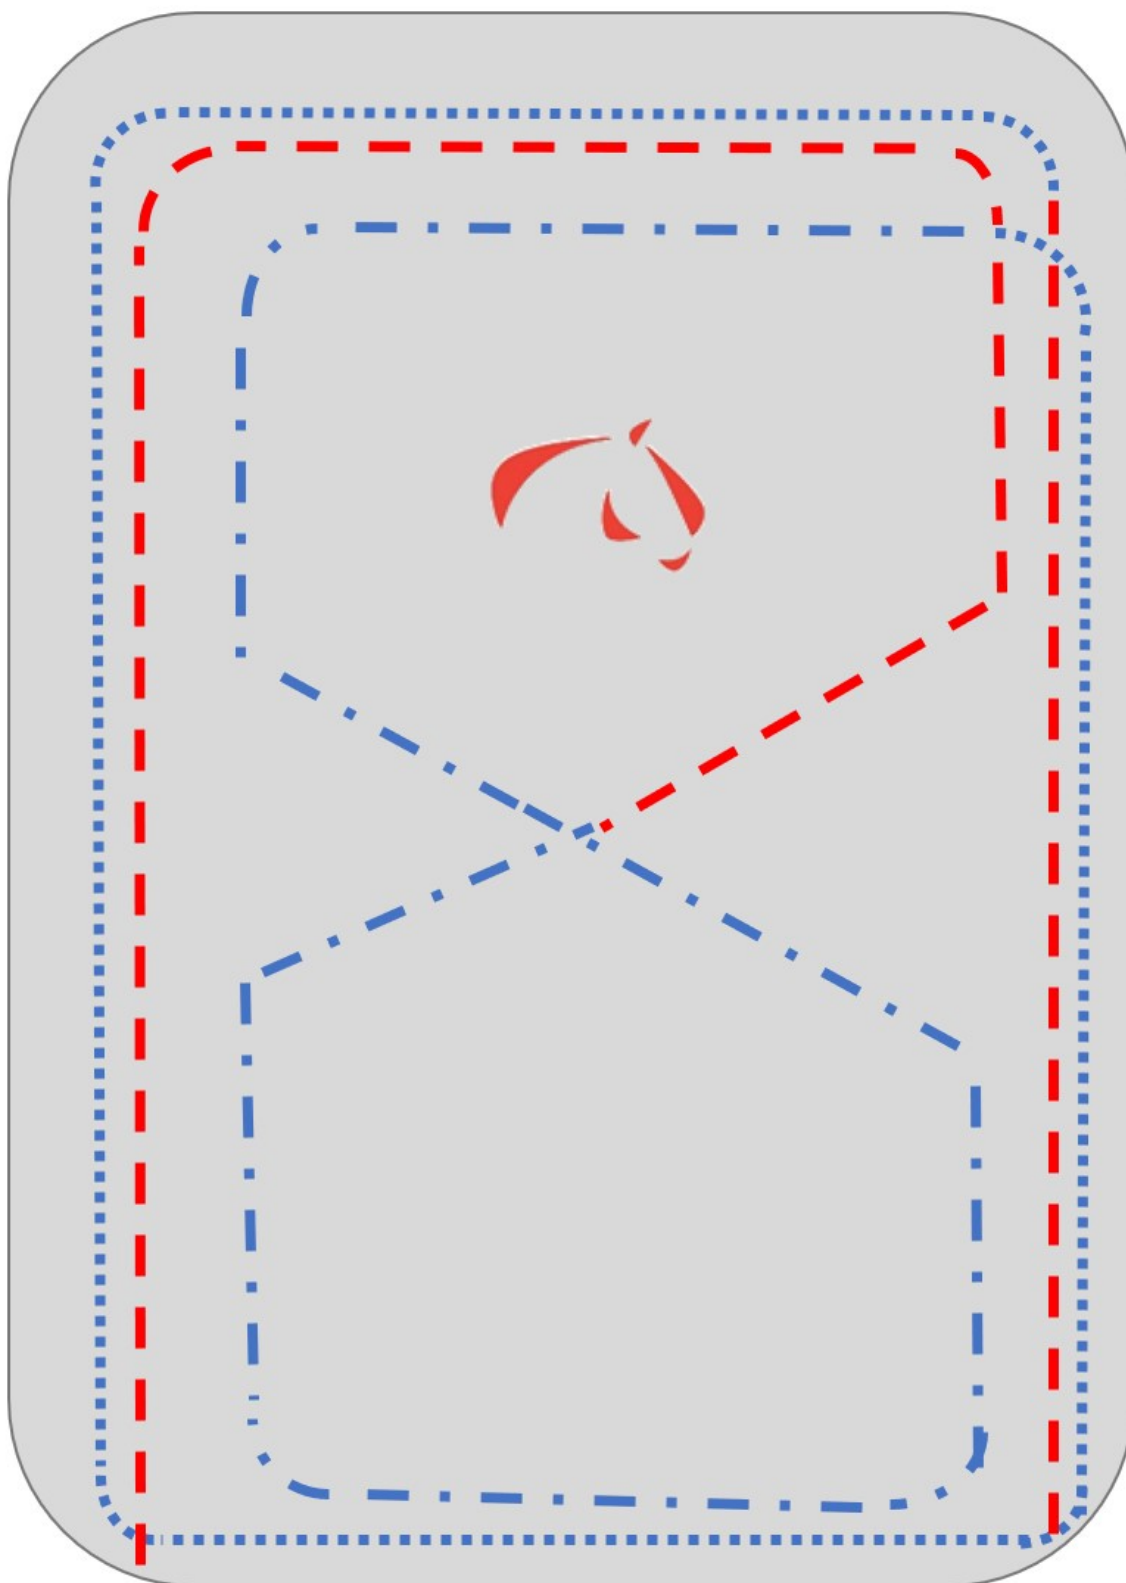

## Thoroughbred Class

-  Rising Trot
-  Canter
-  Gallop

Enter arena at the trot past the judges, half circle right change rein in the center pick up left canter lead, change towards judges pick up right canter in the top right-hand corner gallop right around the arena and then trot in top right corner and out exiting the arena.