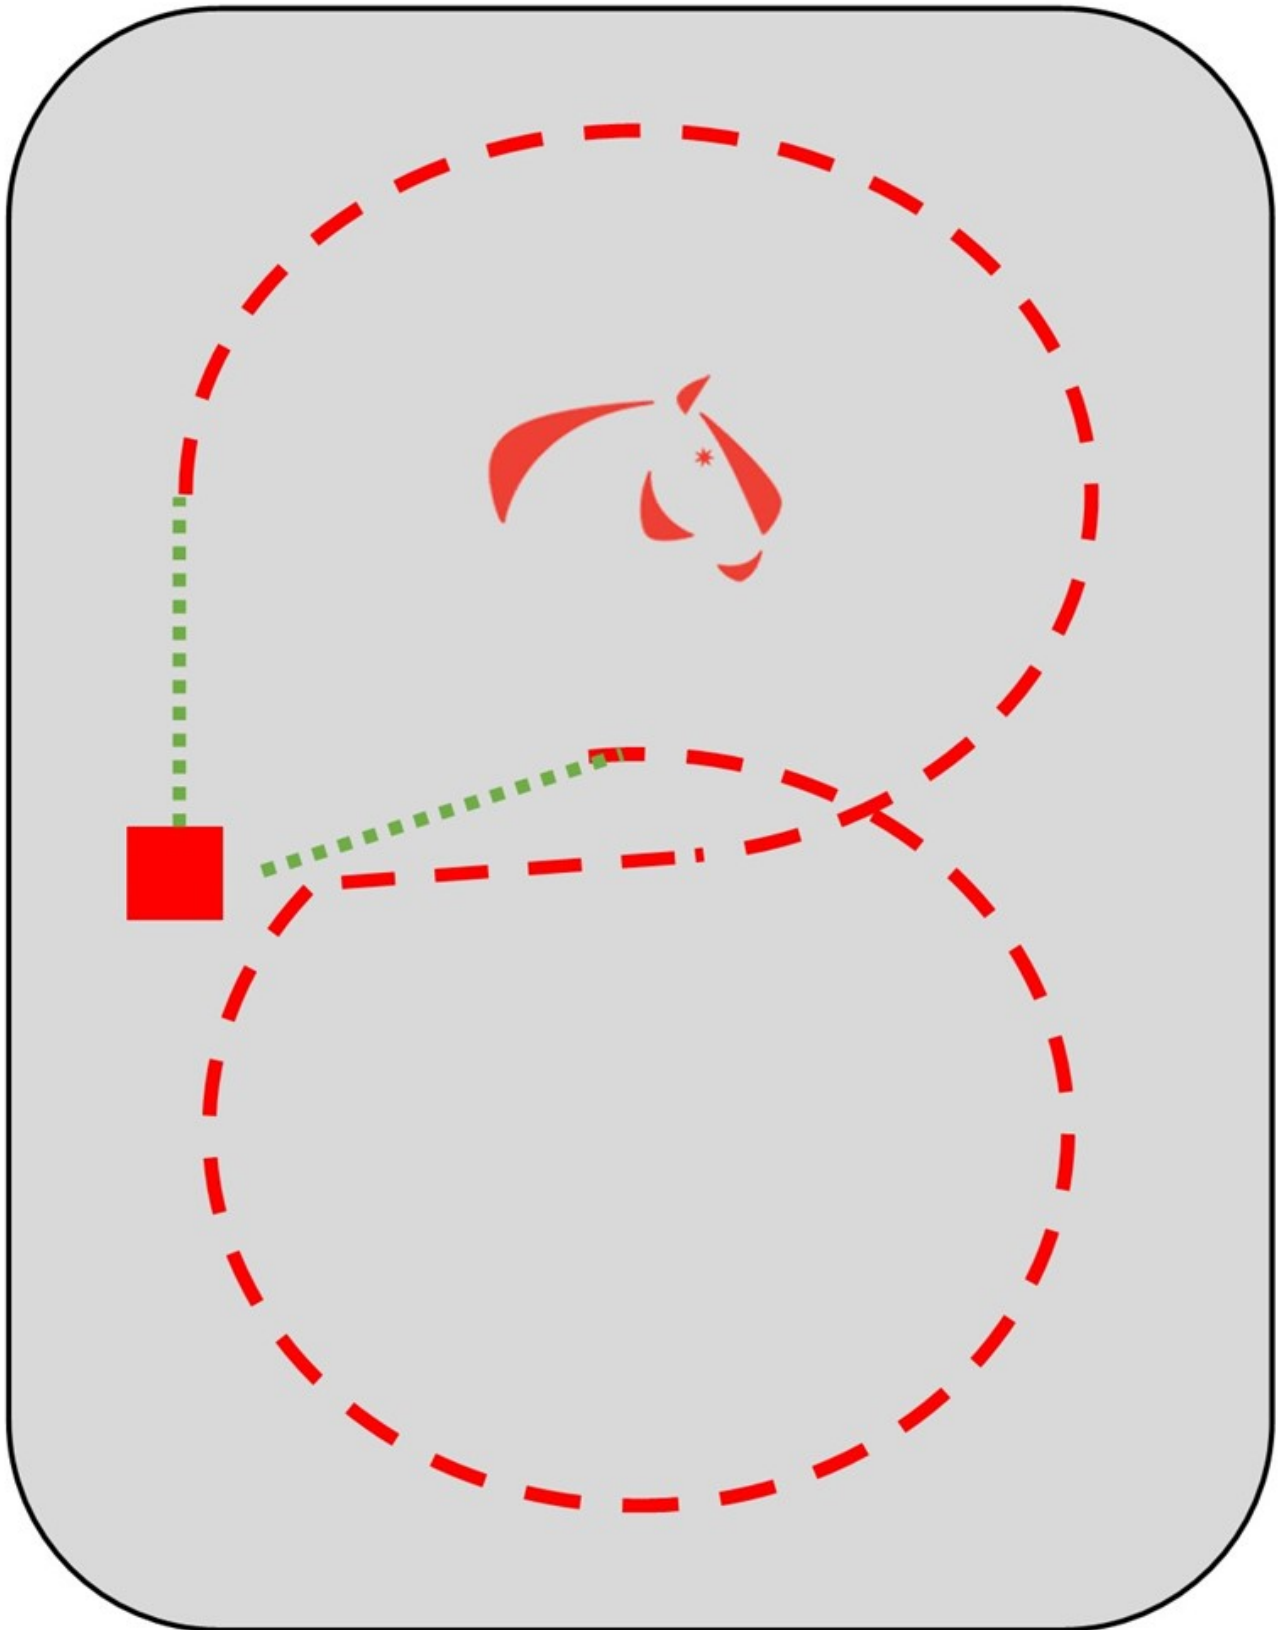

Leading Rein Show and Show Hunter Pony

-   Walk
-   Trot
-  Halt

Walk straight out and pick up the **trot**. **Trot** a circle to the right and change rein through the centre. **Trot** half a circle to the left, **walk** and halt in front of the judge